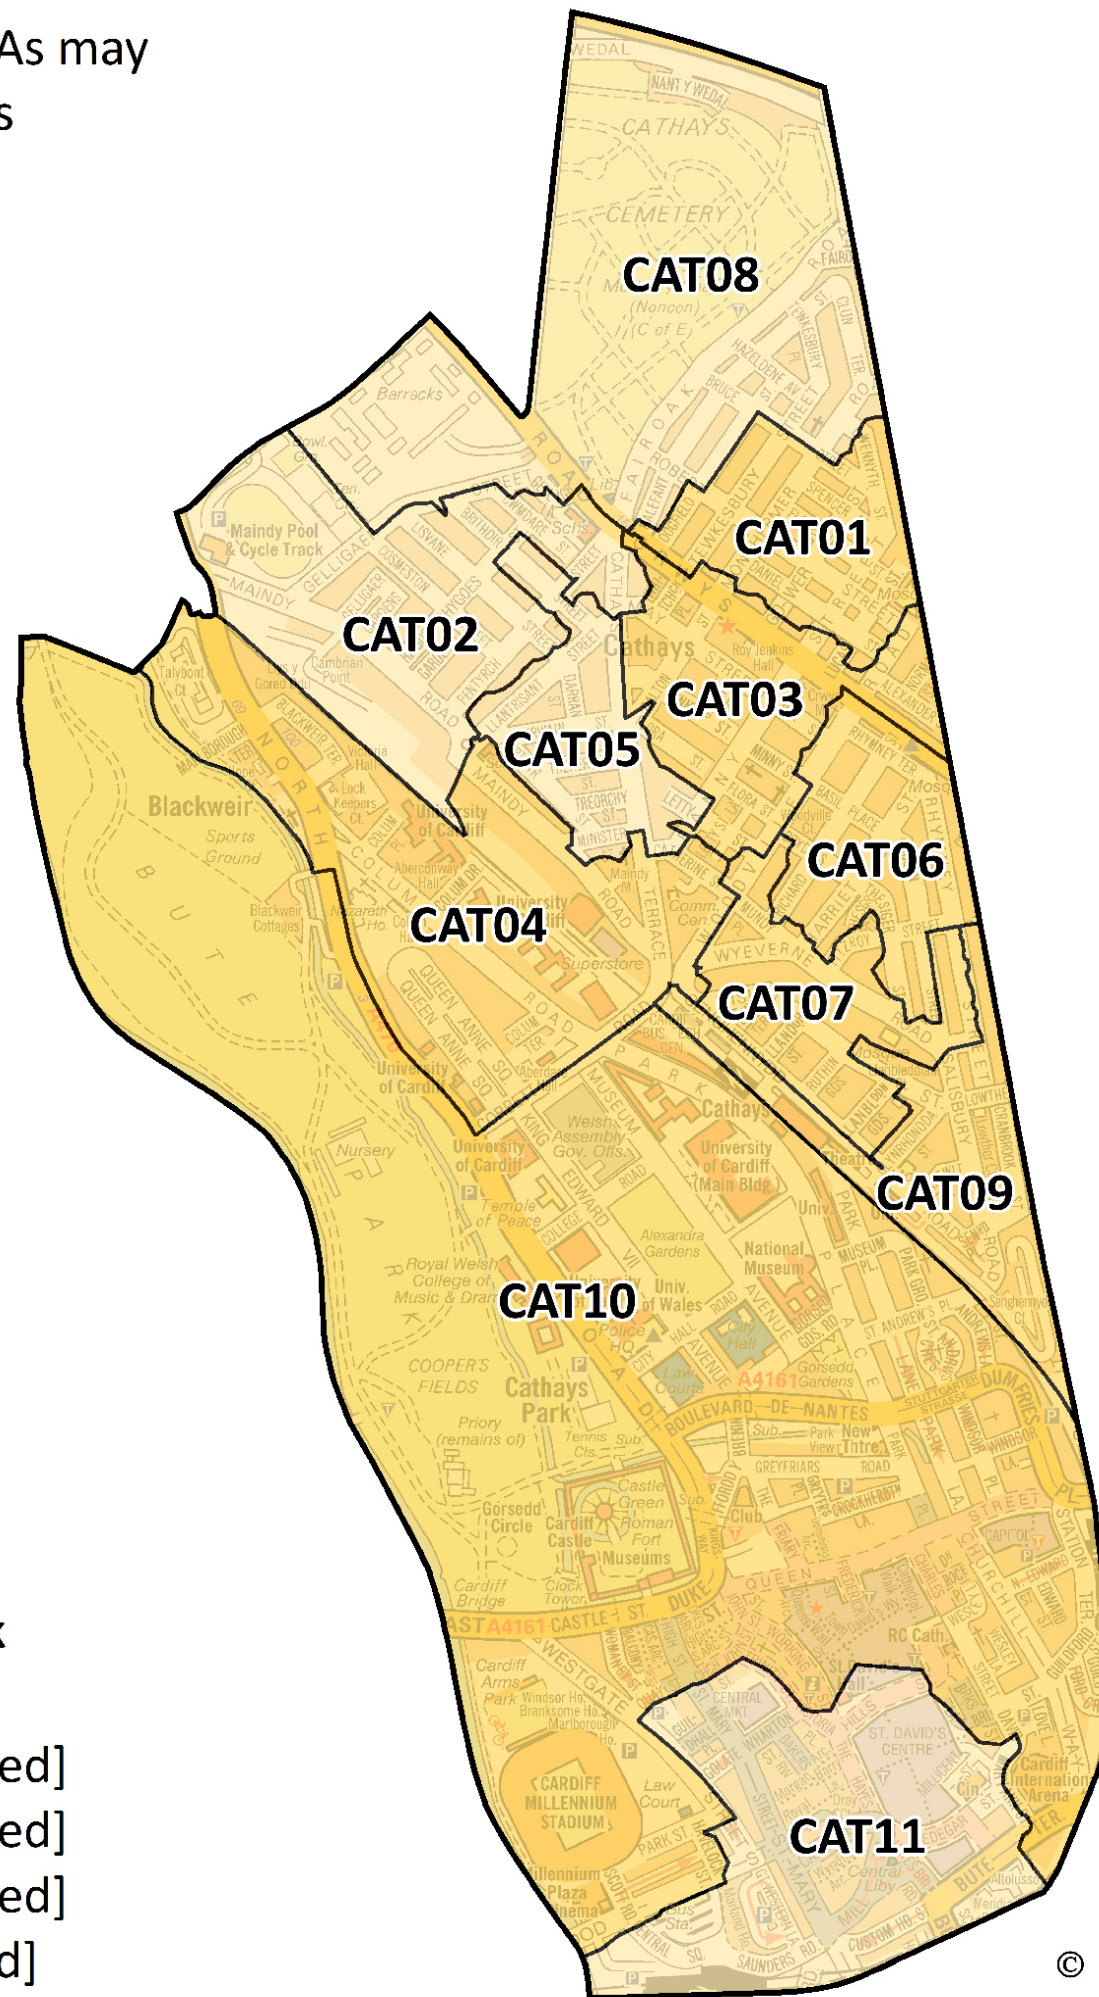

2019 Welsh Index of Multiple Deprivation

[Wales Ranks out of 1,909 Lower Super Output Areas (1 = Most Deprived, 1,909 = Least Deprived), Source: WIMD 2019, Welsh Government.
Cardiff Ranks out of 214 Lower Super Output Areas, Source: Derived from WIMD Wales Ranks]

CATHAYS

LSOA	OVERALL INDEX		Income Domain		Employment Domain		Health Domain		Education Domain	
	Cardiff	Wales	Cardiff	Wales	Cardiff	Wales	Cardiff	Wales	Cardiff	Wales
CAT01	102	895	144	1,512	179	1,808	129	1,334	67	556
CAT02	140	1,422	199	1,871	212	1,905	158	1,649	136	1,451
CAT03	97	866	155	1,626	199	1,886	127	1,308	65	548
CAT04	104	911	182	1,798	196	1,881	97	984	29	185
CAT05	119	1,184	156	1,630	190	1,858	117	1,214	122	1,223
CAT06	90	806	209	1,894	209	1,901	141	1,493	18	106
CAT07	101	886	193	1,847	197	1,883	184	1,801	35	214
CAT08	106	958	109	1,147	148	1,670	96	979	104	1,026
CAT09	103	897	200	1,872	213	1,908	155	1,630	38	232
CAT10	95	833	213	1,906	210	1,902	172	1,749	58	465
CAT11	109	999	214	1,909	214	1,909	213	1,908	153	1,647
-	-	-	-	-	-	-	-	-	-	-

NB. HIGHLIGHTED RANKS ARE IN THE TOP 10% MOST DEPRIVED AREAS IN WALES FOR THAT DOMAIN

2019 Welsh Index of Multiple Deprivation Overall Ranks: Cathays

NB. Due to ward boundary changes, LSOAs may no longer align with the ward boundaries

Welsh Lower Super Output Area Rank

- 1 to 191 [Most Deprived 10%]
- 192 to 382 [10-20% Most Deprived]
- 383 to 573 [20-30% Most Deprived]
- 574 to 955 [30-50% Most Deprived]
- 956 to 1,909 [50% Least Deprived]